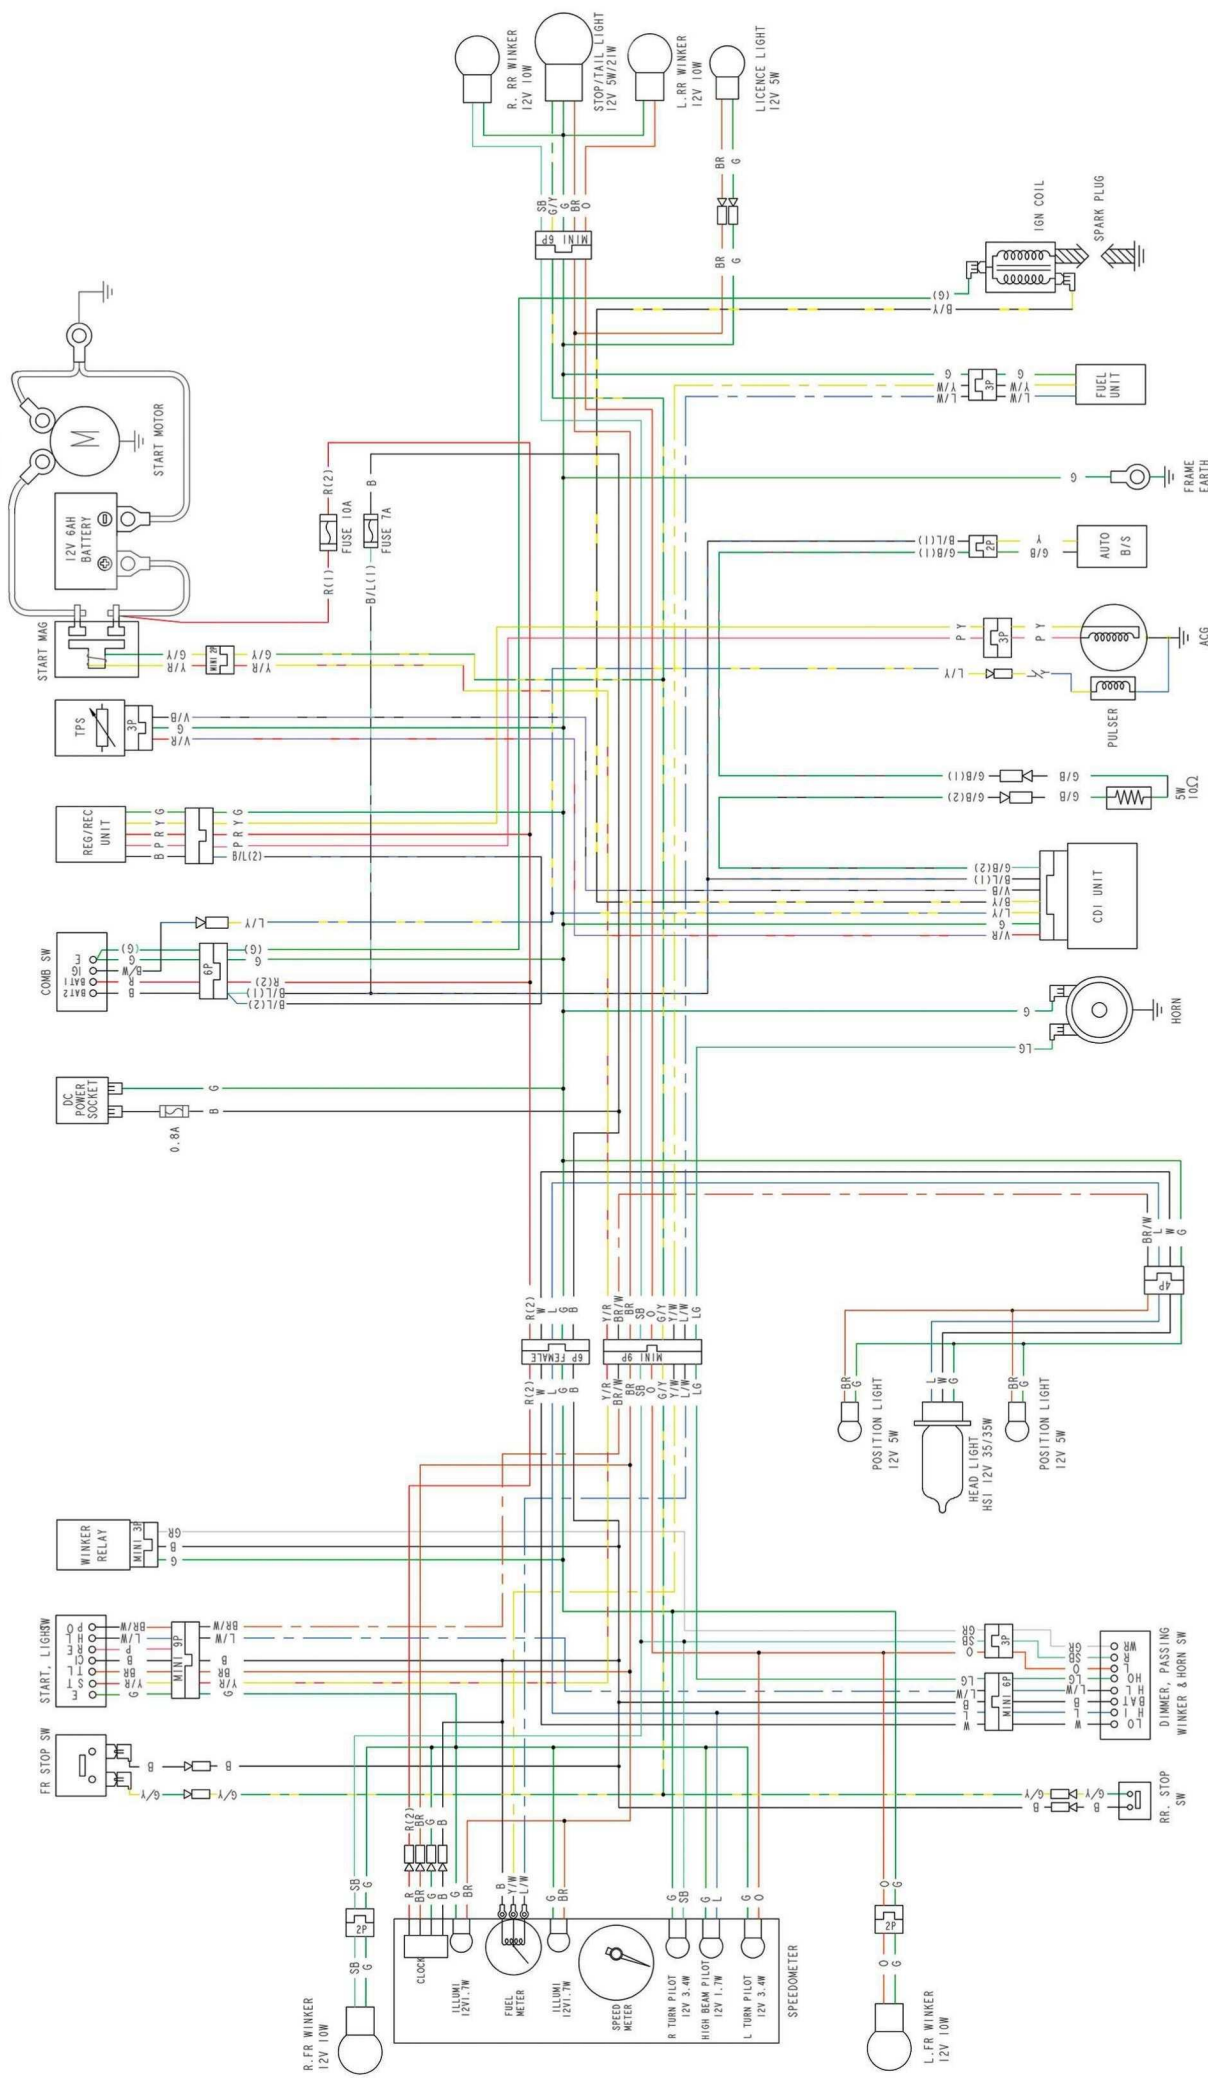

# AGILITY 125 CITY WIRING DIAGRAM

START SW

ST	E
FREE	
PUSH	
COLOR	Y/R / G

PASSING SW

HI	BAT
PASS	
COLOR	L / B

HORN SW

HO	BAT
FREE	
PUSH	
COLOR	LG / B

COMB SW

BAT	IG	E	BAT2
LOCK			
ON			
COLOR	R	B/W	G / B

WINKER SW

R	L	WR
L		
R		
COLOR	SB	O / GR

DIMMER SW

HL	HI	LO
LO		
N		
HI		
COLOR	B	L / W

LIGHTING SW

CI	RE	TL	HL	PO
OFF				
N				
P				
N				
H				
COLOR	B	BR	L/W	BR/W