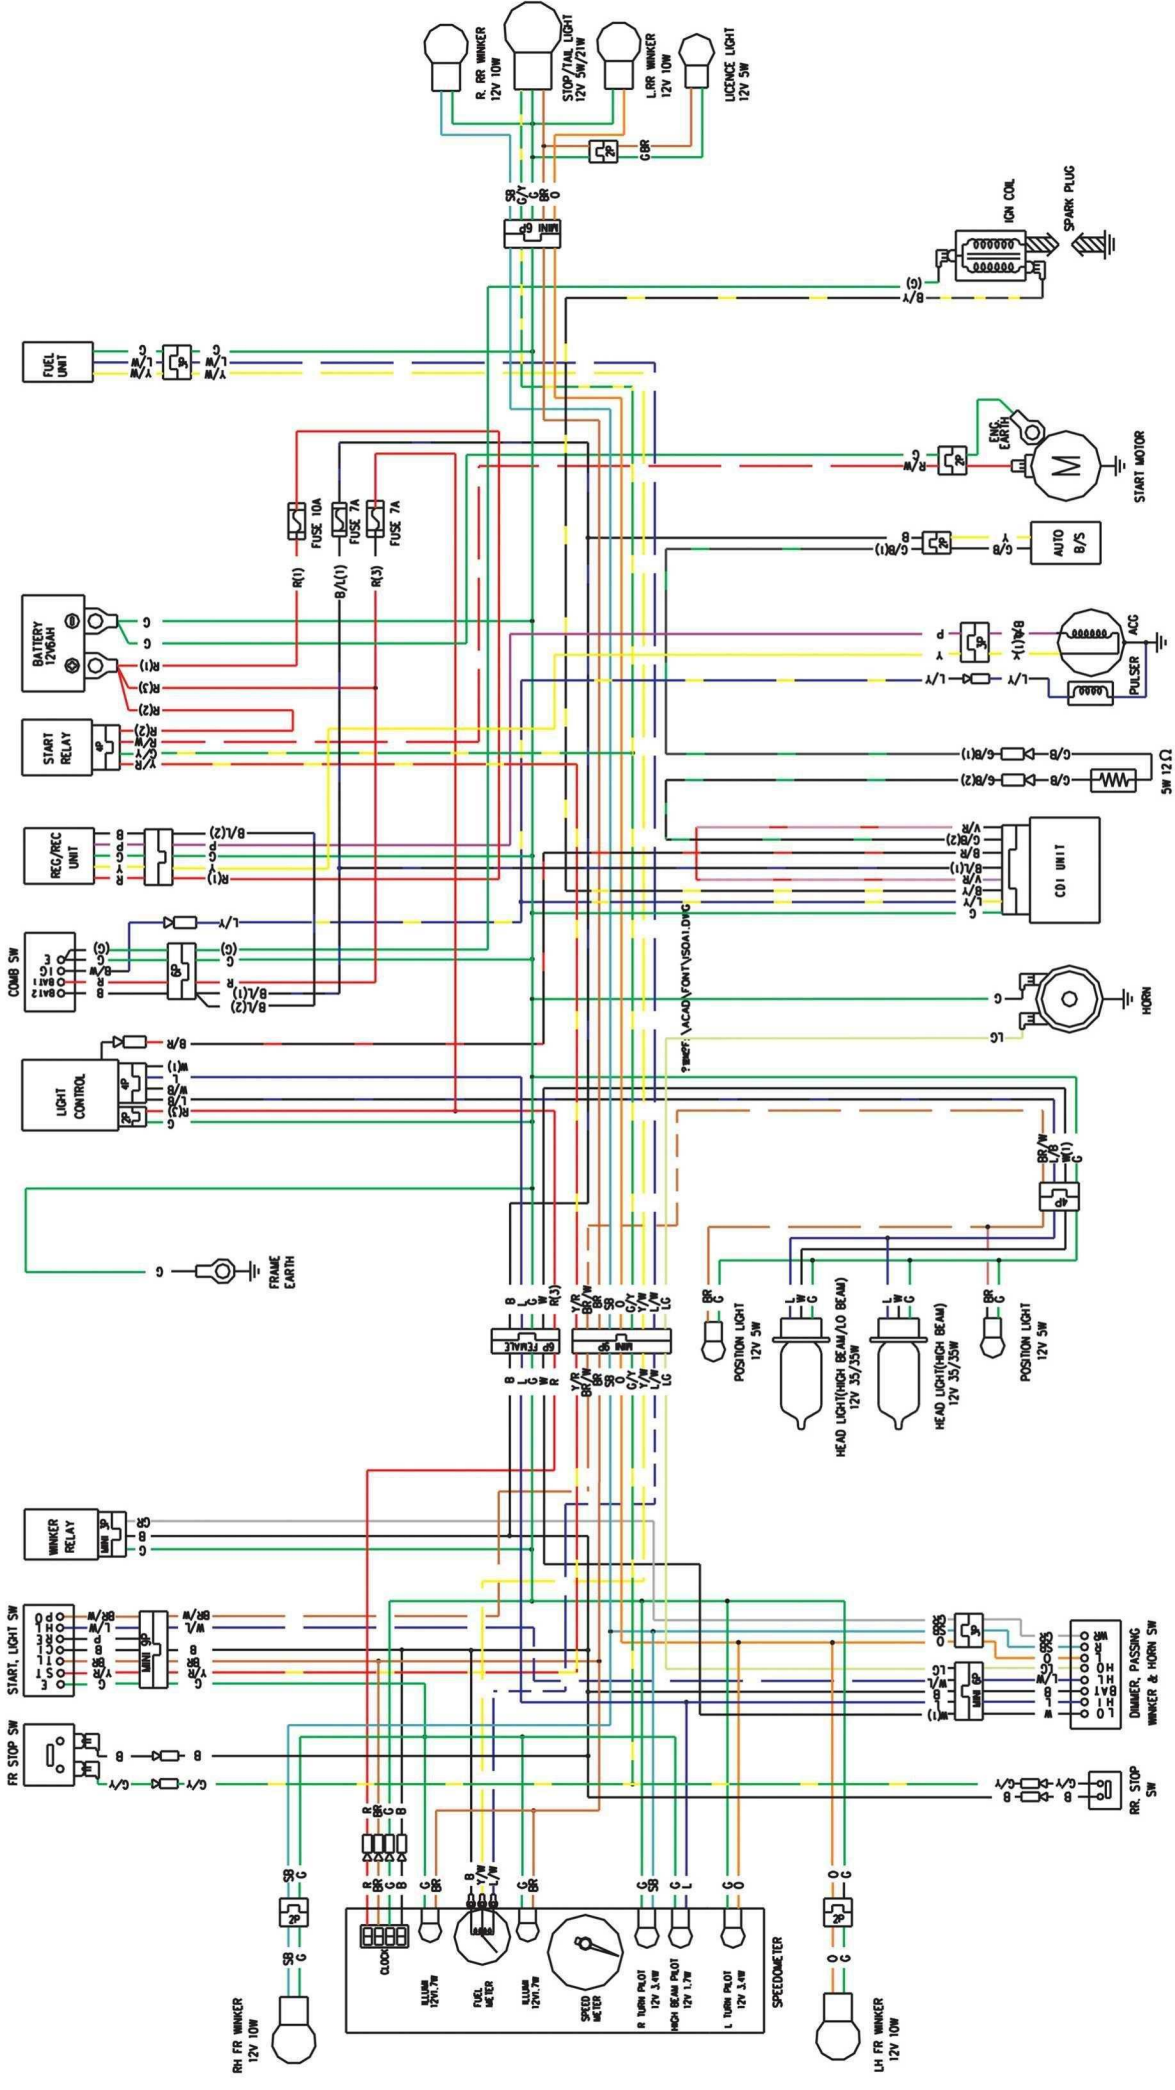

KYMCO

AGILITY RS 50 WIRING DIAGRAM

LIGHTING SW			
C	RE	TL	HL
OFF	ON	ON	ON
	P	ON	ON
	N	ON	ON
	H	ON	ON
COLOR	B	ON	ON
	BR	L/W	BR/W

START SW		
ST	E	
FREE	PUSH	ON
COLOR	Y/R	G

PASSING SW		
HI	BAT	
PASS		ON
COLOR	L	B

HORN SW		
HO	BAT	
FREE	PUSH	ON
COLOR	LC	B

COMB SW			
BATT	IG	E	BATZ
LOCK	OFF	ON	ON
COLOR	R	B/W	G

WINKER SW			
R	L	WR	
L	N	ON	ON
R	R	ON	ON
COLOR	SB	O	GR

DIMMER SW			
HL	HL	LO	
LO	N	ON	ON
HI	ON	ON	ON
COLOR	B	L	W