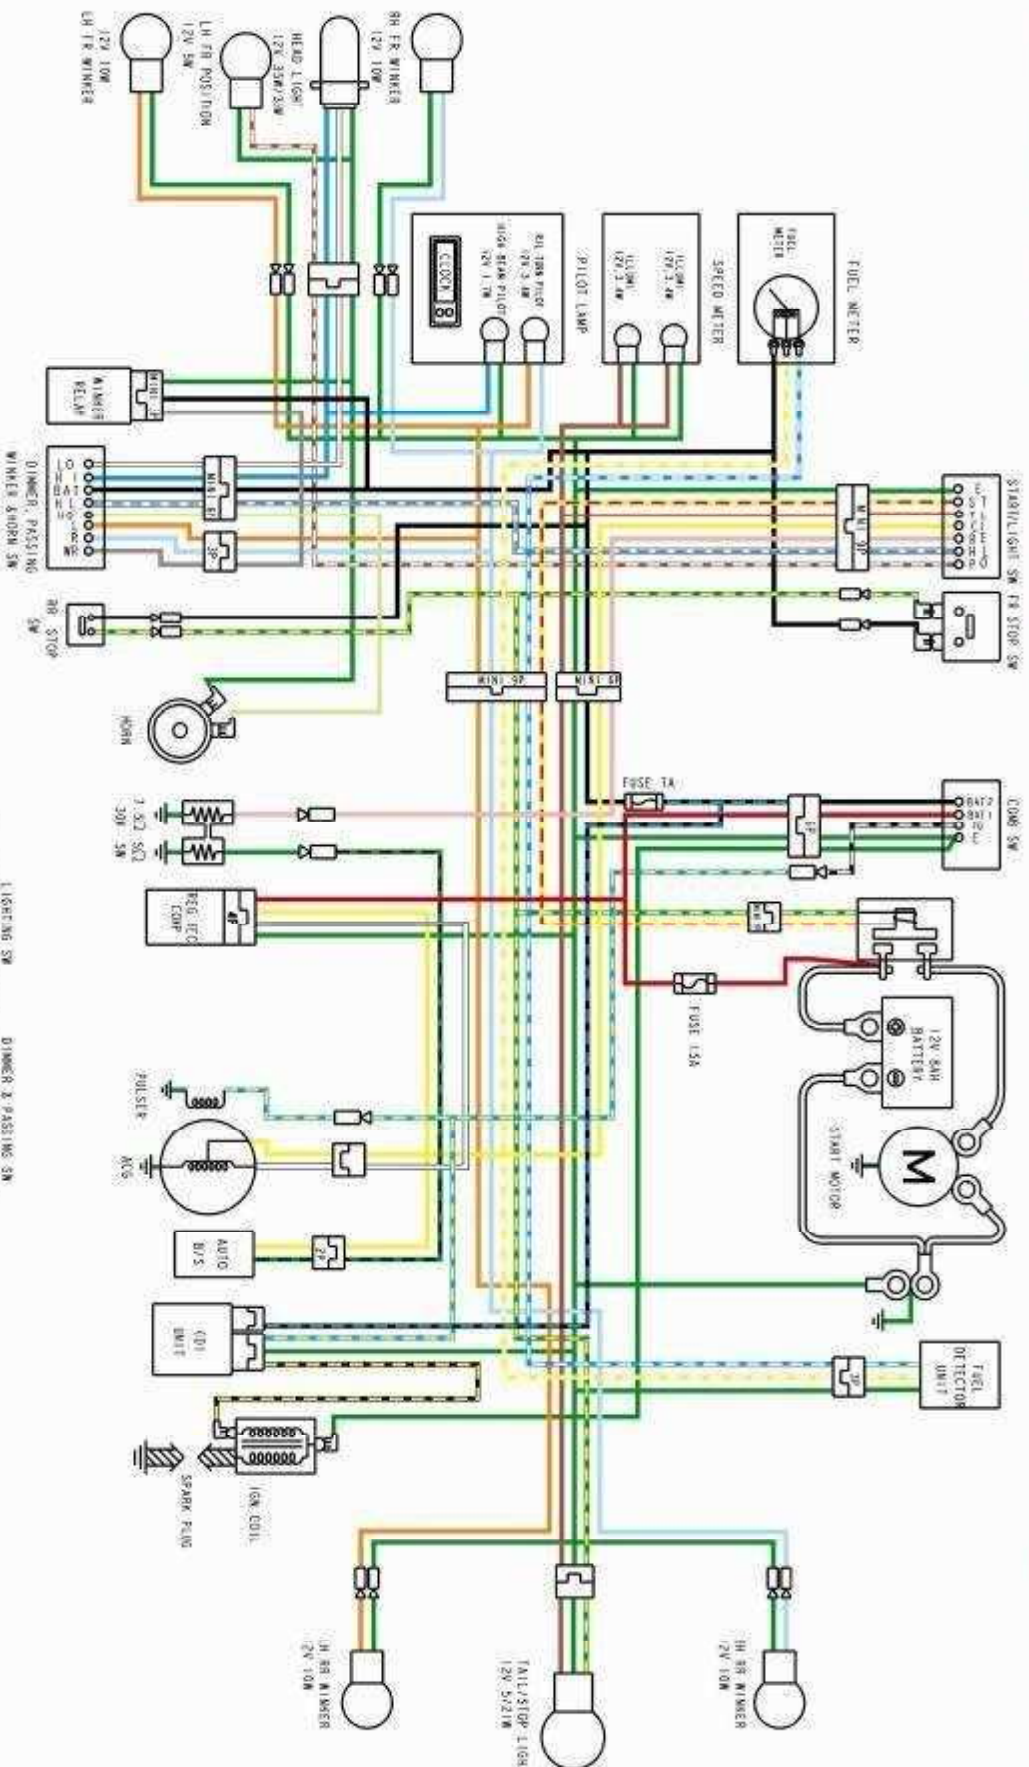

AGILITY 125

- START SW
- PASSING SW
- HORN SW
- COMB SW
- WINNER SW
- LIGHTING SW
- DIMMER & PASSING SW
- YELLOW
- RED
- GREEN
- RED / BLACK
- SKYBLUE
- LIGHT GREEN
- BROWN
- GREEN / RED
- YELLOW / WHITE
- BLUE / WHITE
- BLACK / RED
- BROWN / WHITE
- BLACK / WHITE
- RED / YELLOW
- YELLOW / BLACK
- BLUE / YELLOW
- WHITE / YELLOW
- GREEN / YELLOW
- GRAY
- BLACK
- BROWN / BLUE
- BLACK / YELLOW
- GREEN / BLUE
- GREEN / WHITE
- BLUE / BLACK
- RED / YELLOW
- WHITE / BLUE