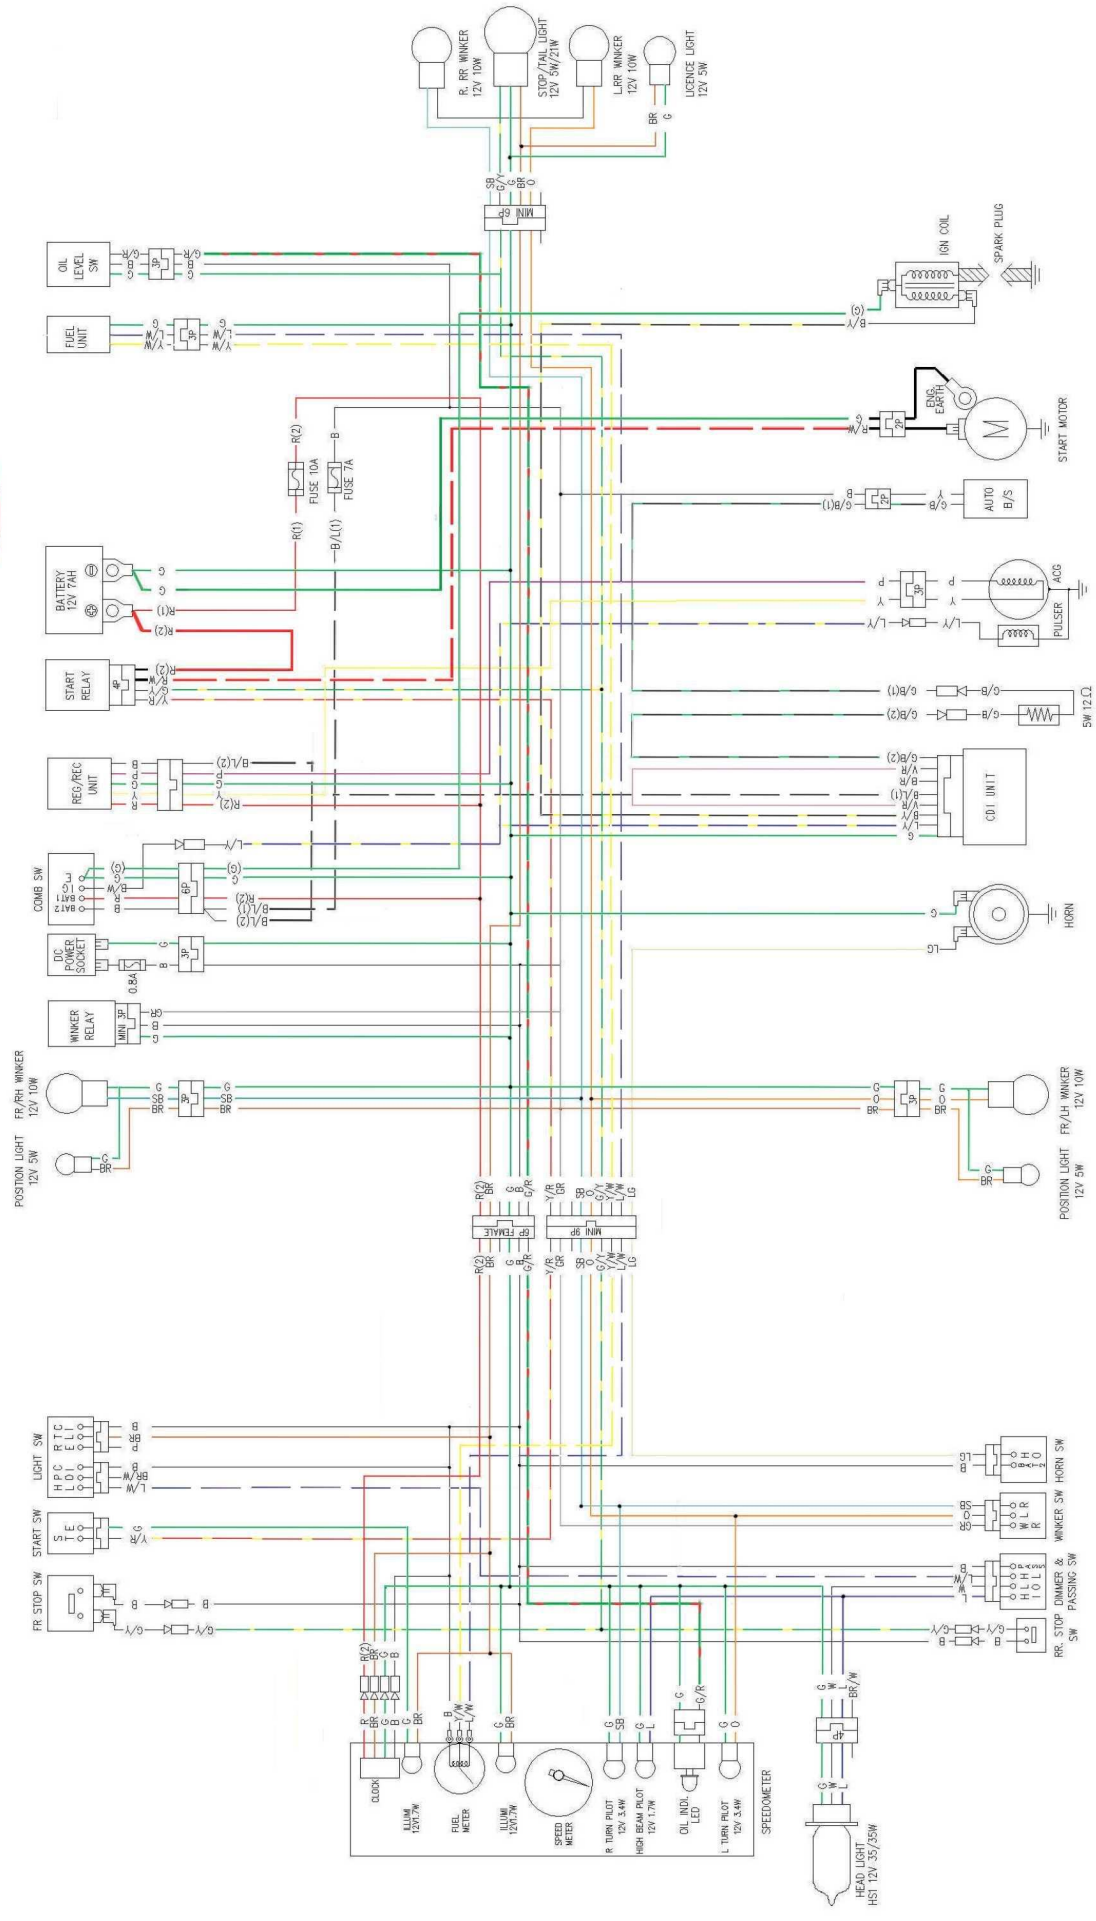

LIKE 50 2T WIRING DIAGRAM

LIGHTING SW

OFF	Q	RE	TL	HL	PO
	N	O	O	O	O
	P	O	O	O	O
	N	O	O	O	O
	H	O	O	O	O
	COLOUR	B	BR	L/W	BR/W

START SW

FREE	ST	E
	O	O
	PUSH	O
	COLOUR	Y/R
		C

PASSING SW

HI	BAT
	O
	PASS
	COLOUR
	L
	B

HORN SW

HI	BAT
	O
	PUSH
	COLOUR
	LG
	B

COMB SW

LOCK	IS	E	BATZ
	O	O	O
	OFF	O	O
	ON	O	O
	COLOUR	R	B/W
		G	B

WINKER SW

L	R	NR
	O	O
	N	O
	R	O
	COLOUR	SB
		OR

DIMMER SW

HL	HI	LO
	O	O
	LO	O
	N	O
	HI	O
	COLOUR	B
		L
		W